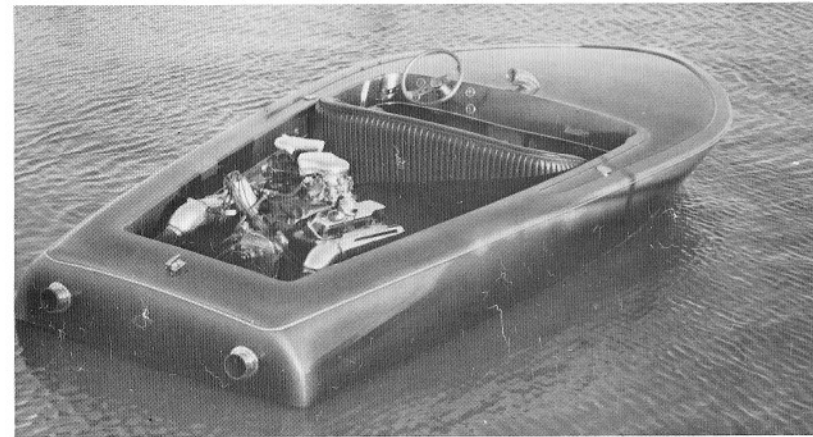

BONANZA 17

Utility Inboard Ski Boat
Any Stage of Completion
Standard Model Ready to Go
with 210 H.P. Interceptor Engine

\$3495.00 up

HULL ANY COLOR

with Strut and Holes Bored \$1495.00

V-DRIVE

Family Use and Competition
S.K. Pacific Coast Champion
1962-1963-1964-1965

HULL ANY COLOR

with Strut and Holes Bored \$1395.00