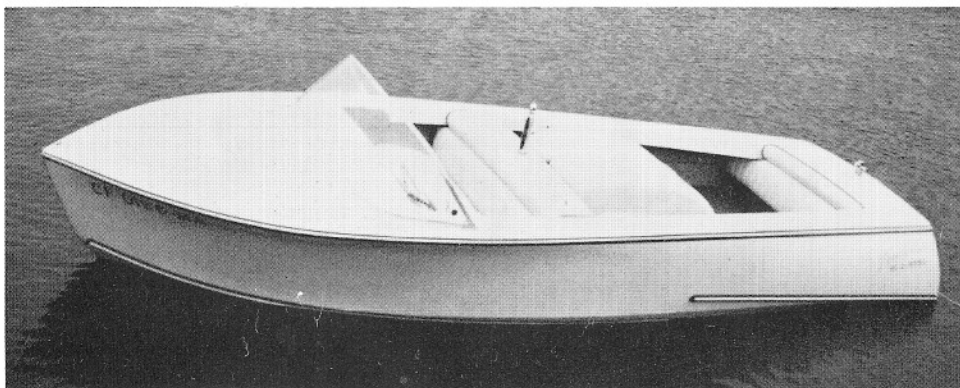

BONANZA 17

Utility Inboard Ski Boat
Any Stage of Completion
Standard Model Ready to Go
with 210 H.P. Interceptor Engine

\$3495.00 up

HULL ANY COLOR

with Strut and Holes Bored \$1495.00

V-DRIVE

Family Use and Competition
S.K. Pacific Coast Champion
1962-1963-1964-1965

HULL ANY COLOR

with Strut and Holes Bored \$1395.00