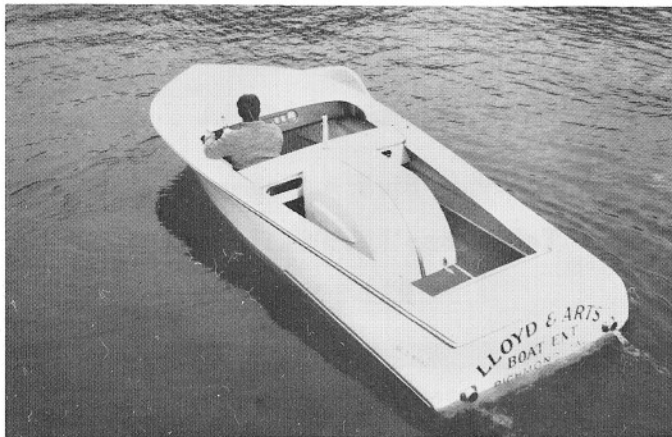

BONANZA 17

Utility Inboard Ski Boat
Any Stage of Completion
Standard Model Ready to Go
with 210 H.P. Interceptor Engine

\$3495.00 up

HULL ANY COLOR

with Strut and Holes Bored \$1495.00

V-DRIVE

Family Use and Competition
S.K. Pacific Coast Champion
1962-1963-1964-1965

HULL ANY COLOR

with Strut and Holes Bored \$1395.00