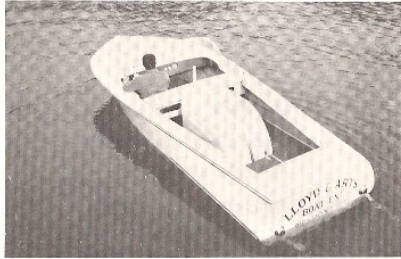

**LLOYD AND ARTS BOAT ENTERPRISES**

CHANNEL MARINA  
230 West Cutting Blvd. • Richmond, California  
Telephone (Area Code 415)  
232-8038

**FEATURING . . .**

**FIBERGLASS INBOARDS**

**MODELS . . .**

**V-DRIVE — UTILITY**

## **BONANZA 17**

Utility Inboard Ski Boat  
Any Stage of Completion  
Standard Model Ready to Go  
with 210 H.P. Interceptor Engine  
**\$3495.00 up**

**HULL ANY COLOR**  
with Strut and Holes Bored **\$1495.00**