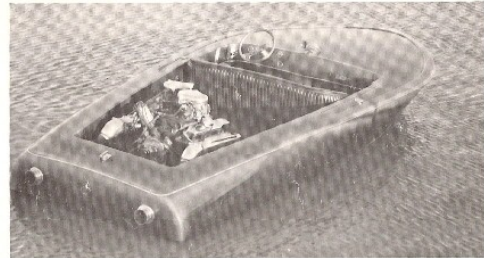

V-DRIVE

Family Use and Competition
S.K. Pacific Coast Champion
1962-1963-1964-1965