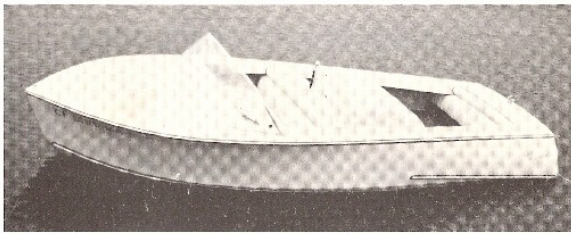

**LLOYD AND ARTS BOAT ENTERPRISES**

CHANNEL MARINA  
230 West Cutting Blvd. • Richmond, California  
Telephone (Area Code 415)  
232-8038

**FEATURING . . .**

**FIBERGLASS INBOARDS**

**MODELS . . .**

**V-DRIVE — UTILITY**

## **BONANZA 17**

Utility Inboard Ski Boat  
Any Stage of Completion  
Standard Model Ready to Go  
with 210 H.P. Interceptor Engine  
**\$3495.00 up**

**HULL ANY COLOR**  
with Strut and Holes Bored **\$1495.00**